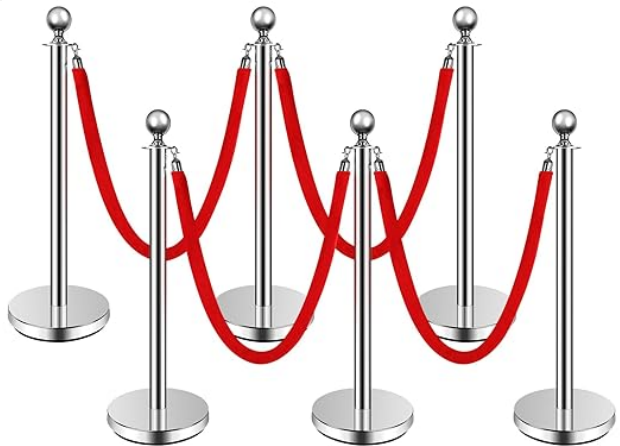

157

Farm table, 8 ft. solid wood

\$50

158

90+
90+

White chair cover
Colored bow, assorted

\$4

159