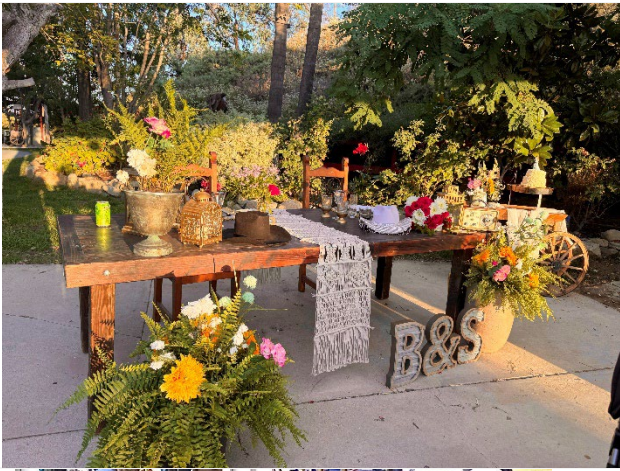

157

Farm table, 8 ft. solid wood

$50

158

90+
90+

White chair cover
Colored bow, assorted

$4

159

4 X 5 ft. ropes on 6 stanchions

$6/set