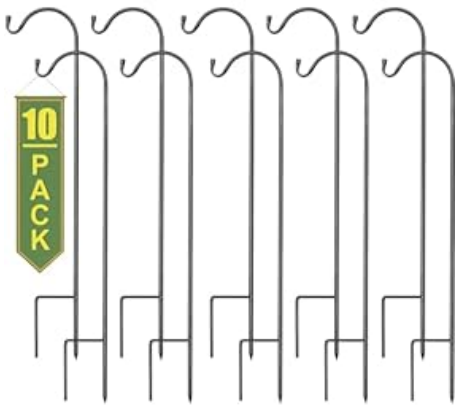

Barn backdrop, can be customized for photo shoot

$55 - $85

Photo shoot opportunity with mini Highland calves and goats

143