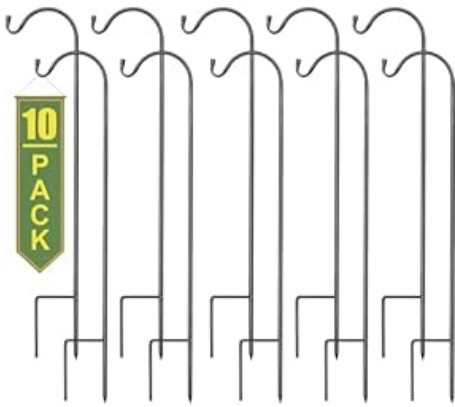

\$165

119

Barn backdrop, can be customized for photo shoot

\$55 - \$85

Photo shoot opportunity with mini Highland calves and goats

120

10

17 – 36” Extendable stakes; great to dress an aisle, walk way