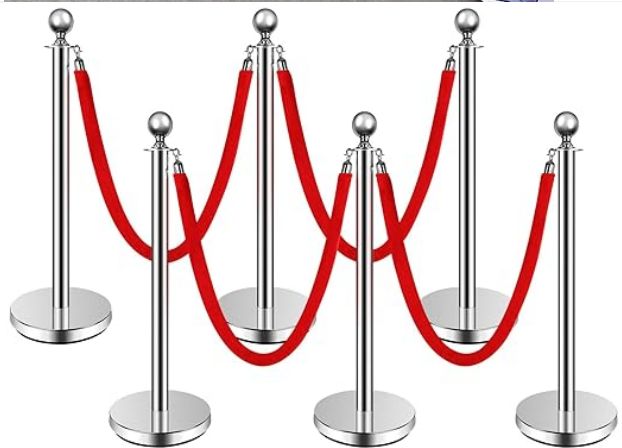

134

Farm table, 8 ft. solid wood

\$50

135

90+
90+

White chair cover
Colored bow, assorted

\$2-\$4

136